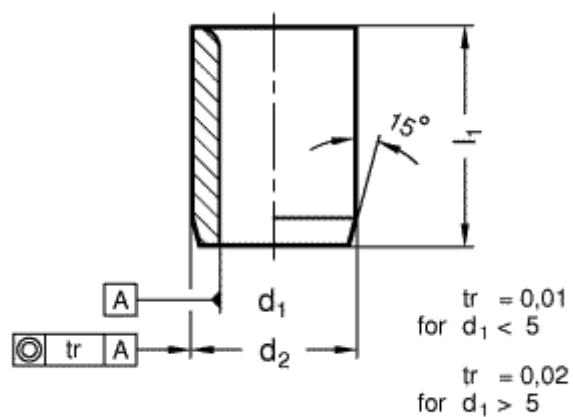

Data Sheet

Article number: 201135023

Description: E+G Guide bush DIN 179-B5-8-A
without collar

Measures

$d_1 = 5$ for M6

$d_2 = 8$

$l_1 = 10$